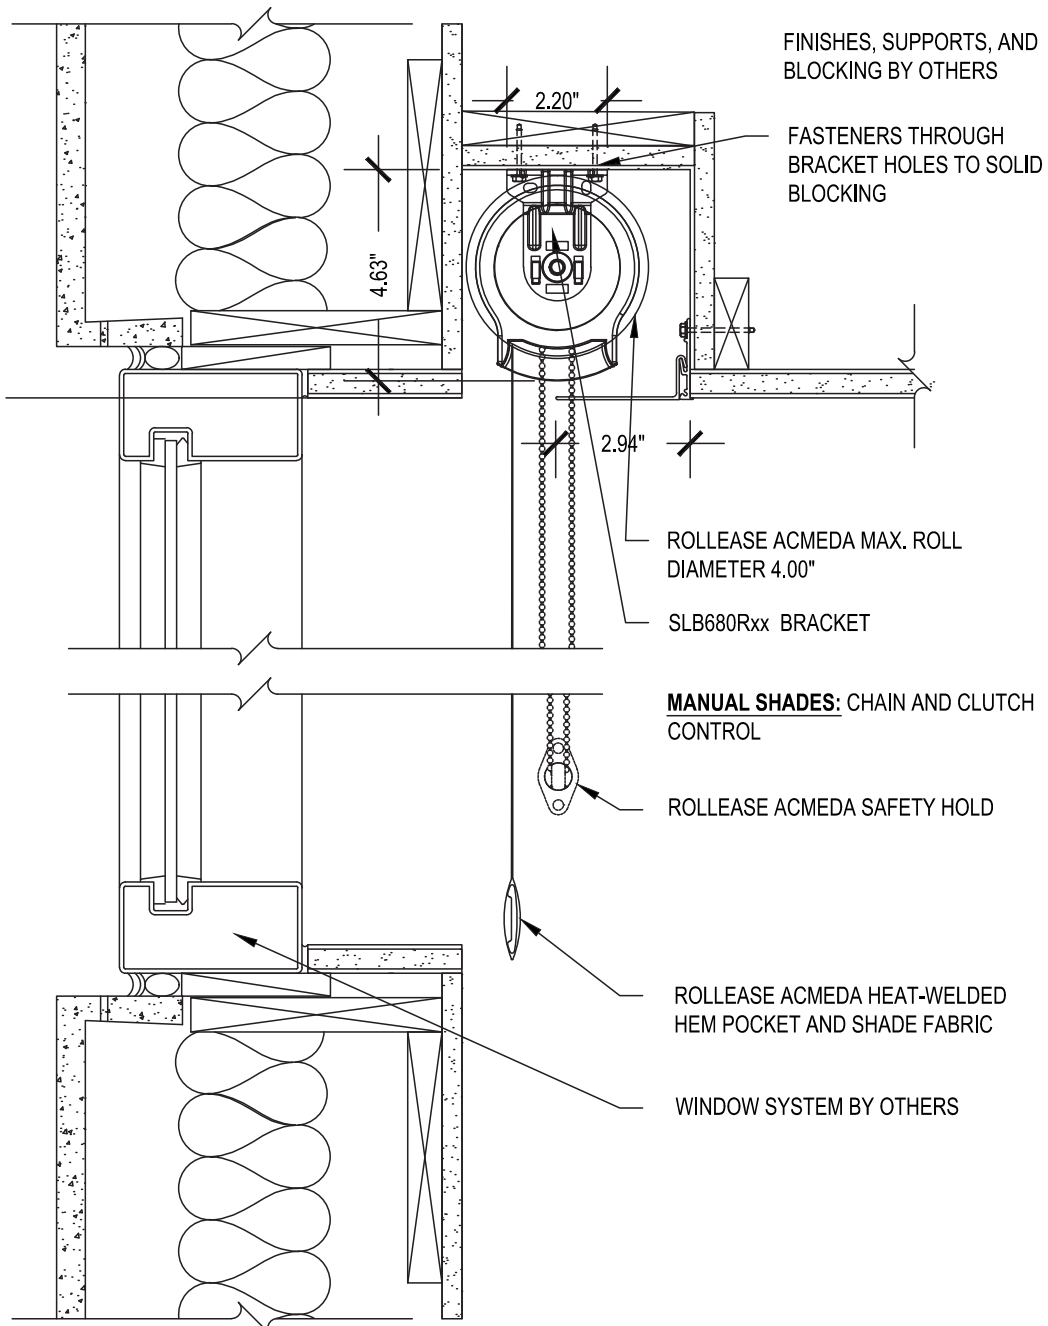

Large Exposed Roll single

SCALE: 3"=1'-0" MANUAL CONTROL

Drywall Pocket

Issue Date: 08.01.2021

ROLLEASE ACMEDA
CONTRACT