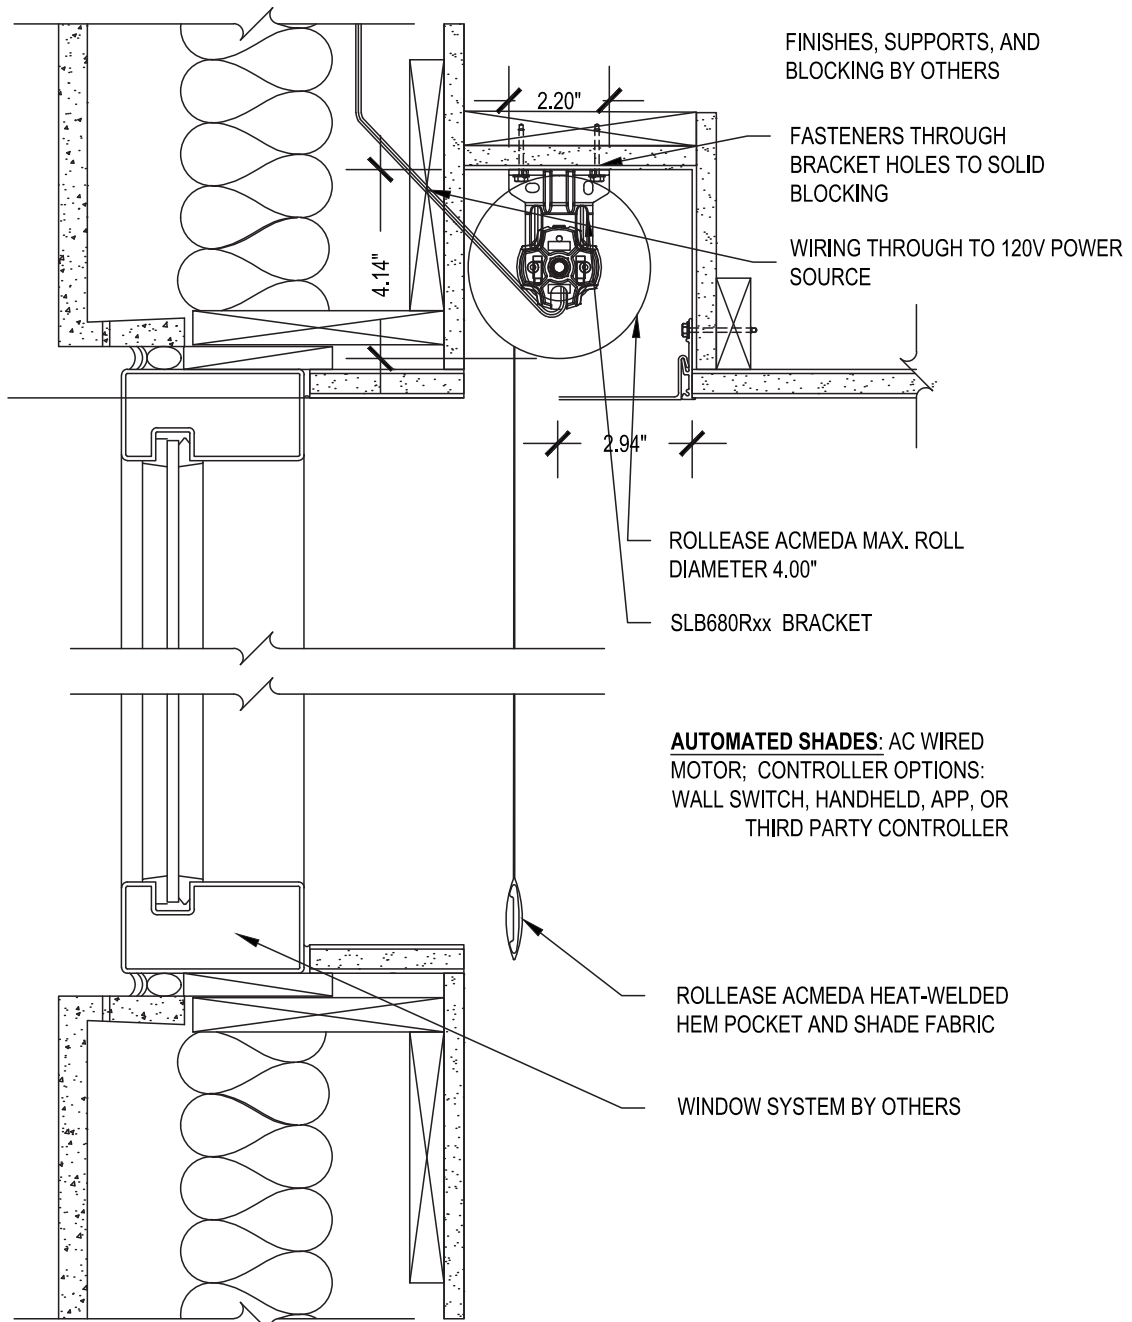

# Large Exposed Roll Single

SCALE: 3"=1'-0" 120V AC MOTOR CONTROL

Drywall Pocket

Issue Date: 08.01.2021

**ROLLEASE ACMEDA**  
**CONTRACT**