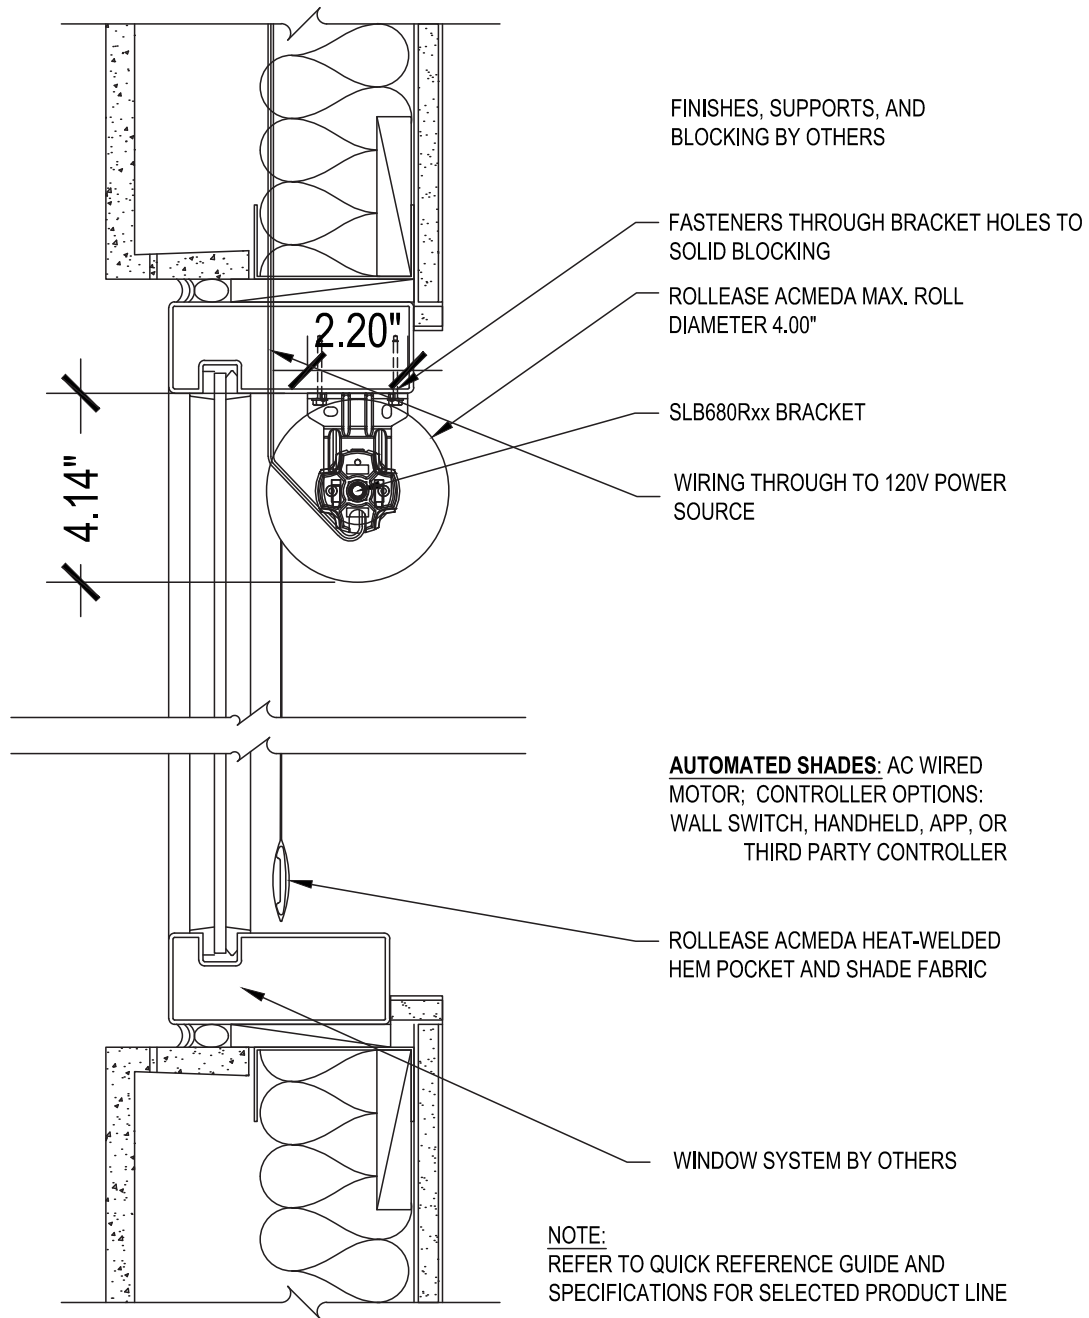

# Large Exposed Roll Single

SCALE: 3"=1'-0" 120V AC MOTOR CONTROL

Curtain Wall Top Mount

Issue Date: 08.01.2021

**ROLLEASE ACMEDA**  
**CONTRACT**