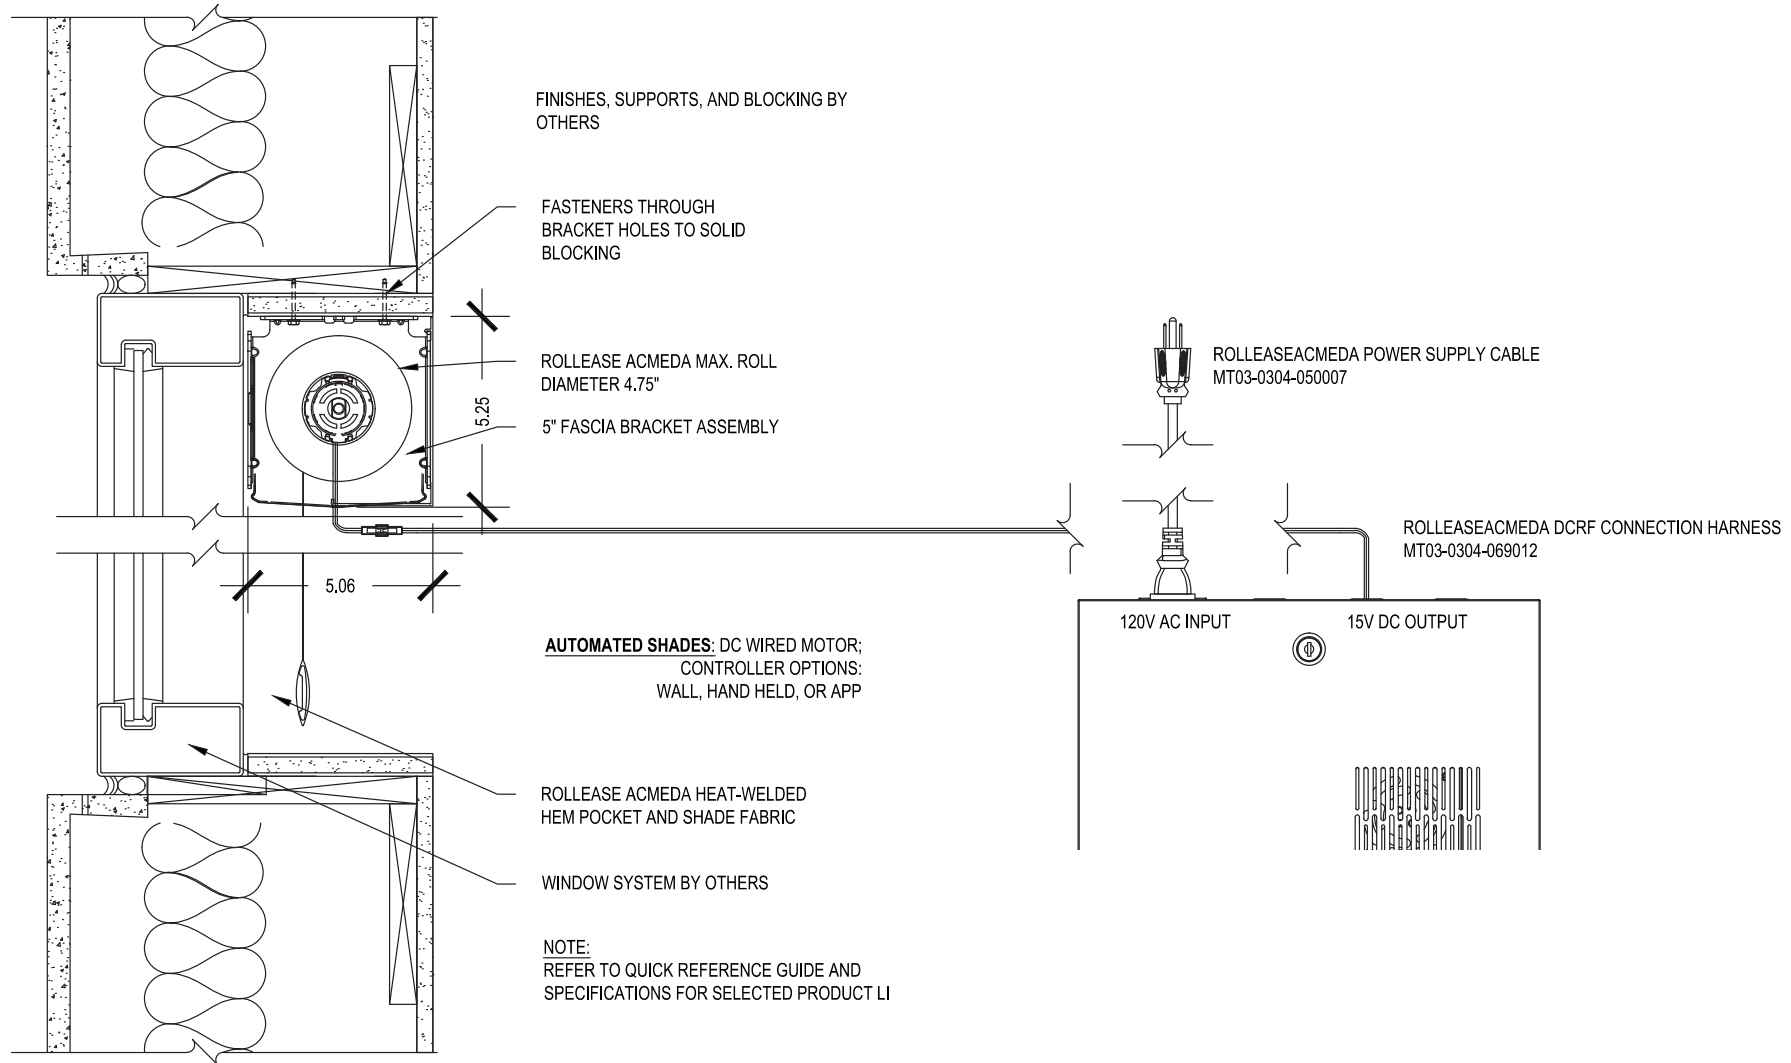

Large 5 Inch Fascia Single

SCALE: 3"=1'-0" LOW VOLTAGE MOTOR

Punch Window Header Mount

Issue Date: 08.01.2021

ROLLESE ACMEDA
CONTRACT