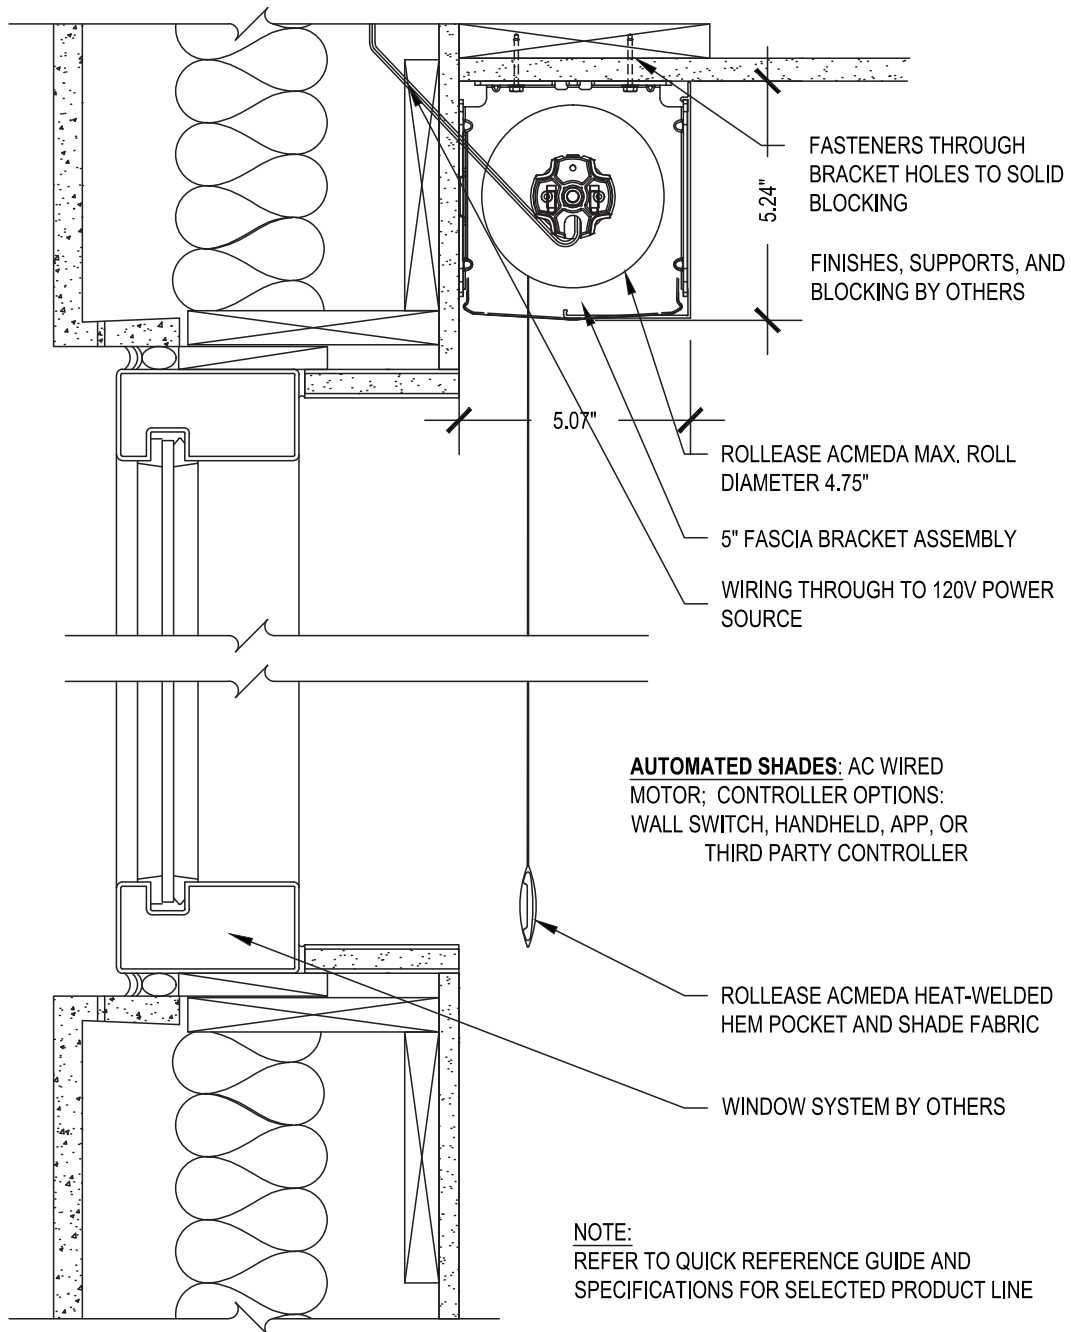

Large 5 Inch Fascia Single

SCALE: 3"=1'-0" 120V AC MOTOR CONTROL

Ceiling Mount

Issue Date: 08.01.2021

ROLLEASE ACMEDA
CONTRACT