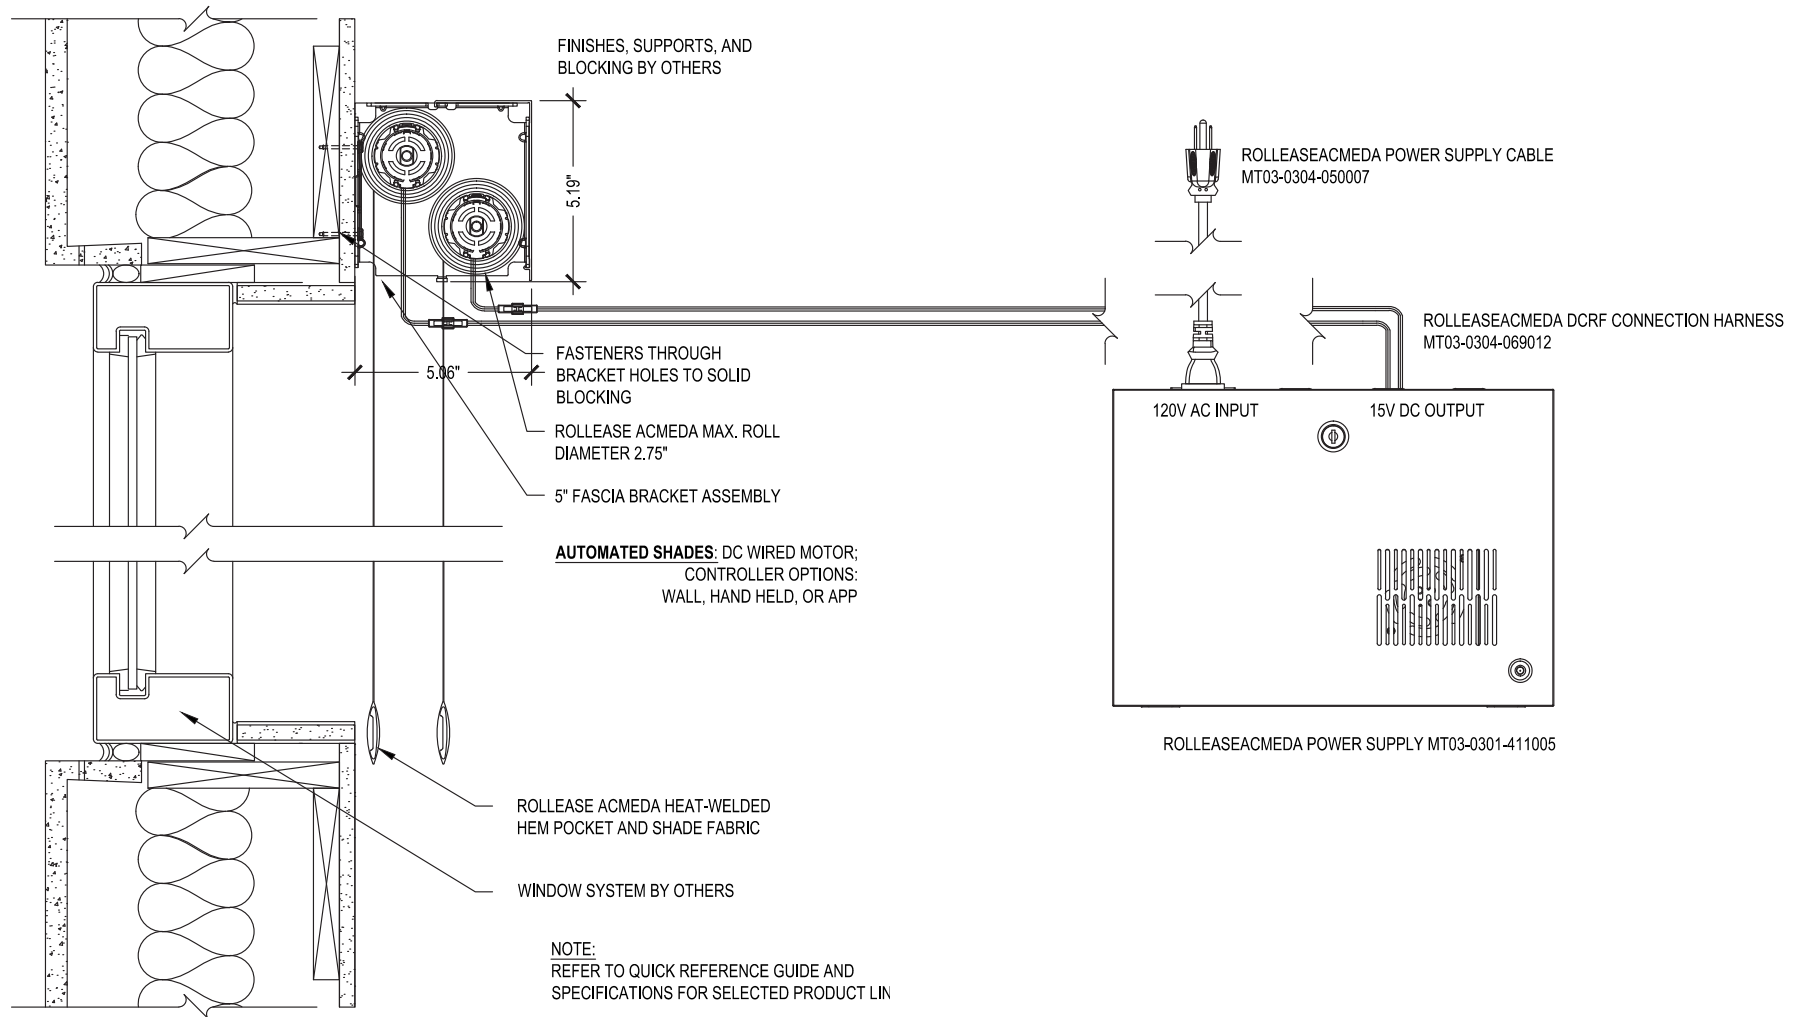

Dual 5 Inch Fascia

SCALE: 3"=1'-0" LOW VOLTAGE MOTOR

Surface Mount

Issue Date: 08.01.2021

ROLLEASE ACMEDA
CONTRACT