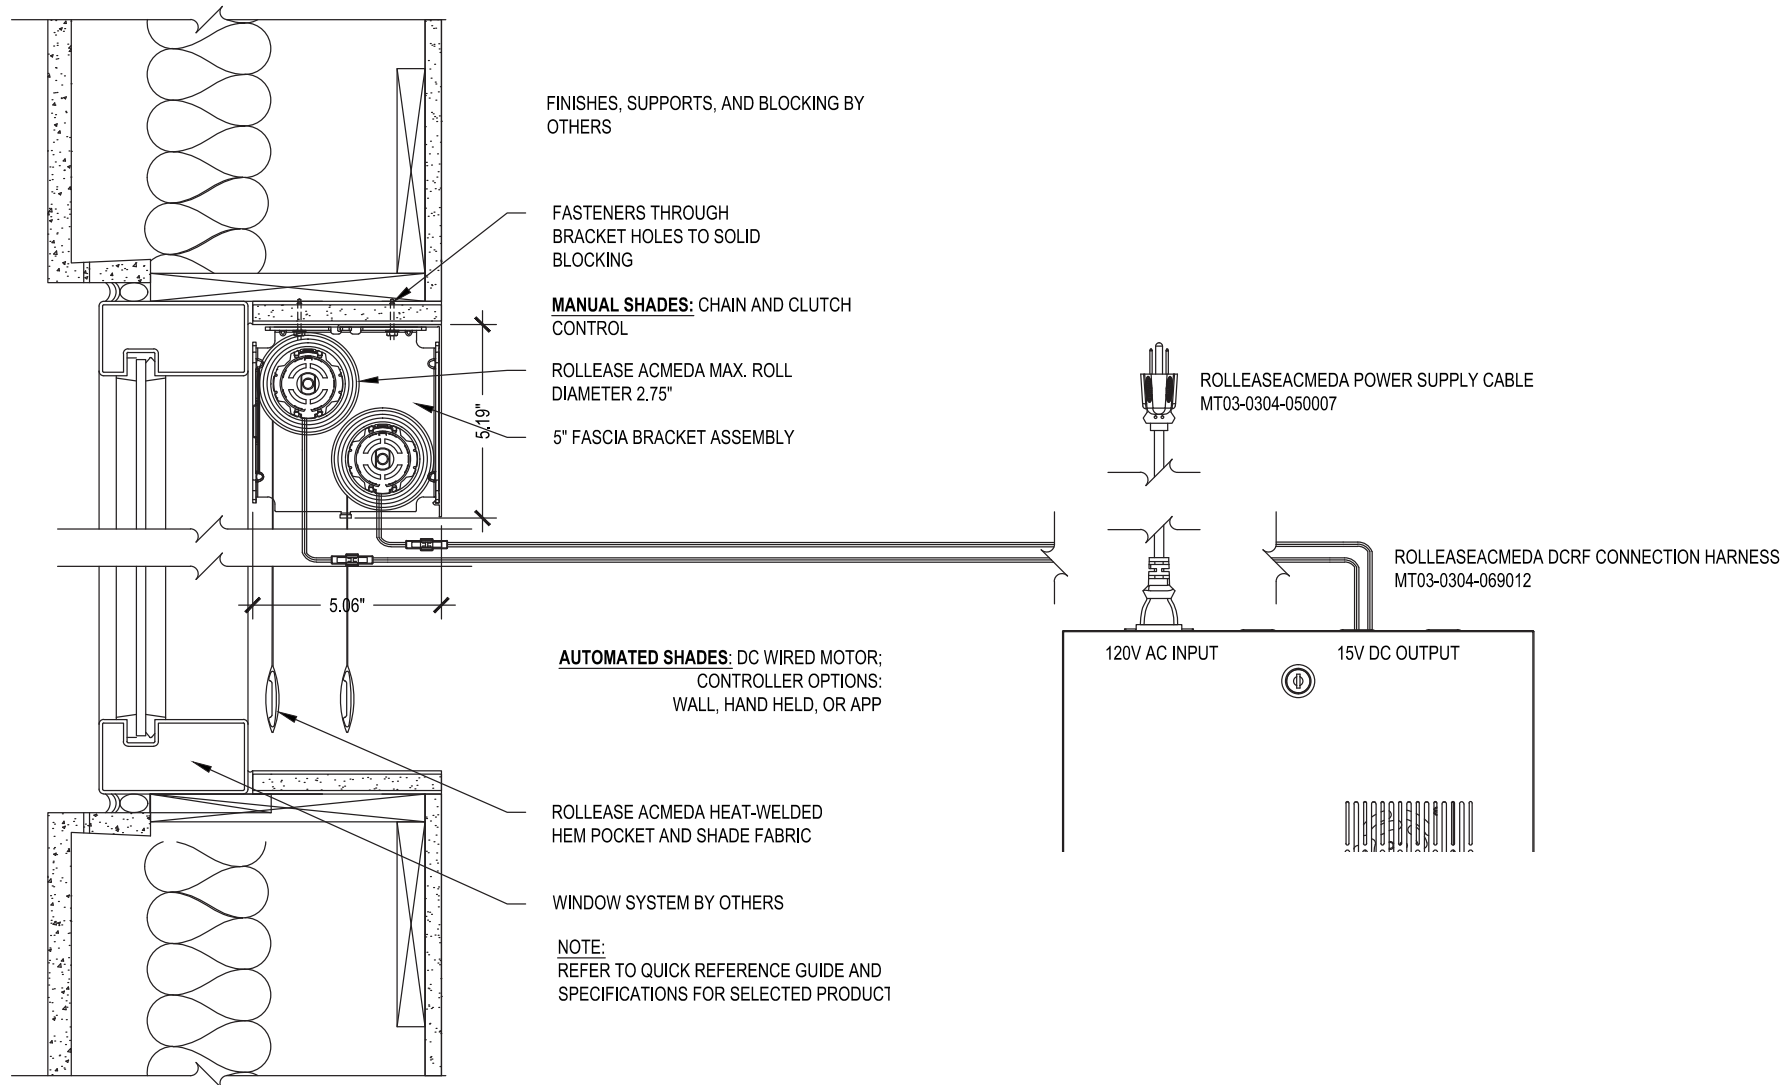

Dual 5 Inch Fascia

SCALE: 3"=1'-0" LOW VOLTAGE MOTOR

Punch Window Header Mount

Issue Date: 08.01.2021

ROLLESEACMEDA
CONTRACT