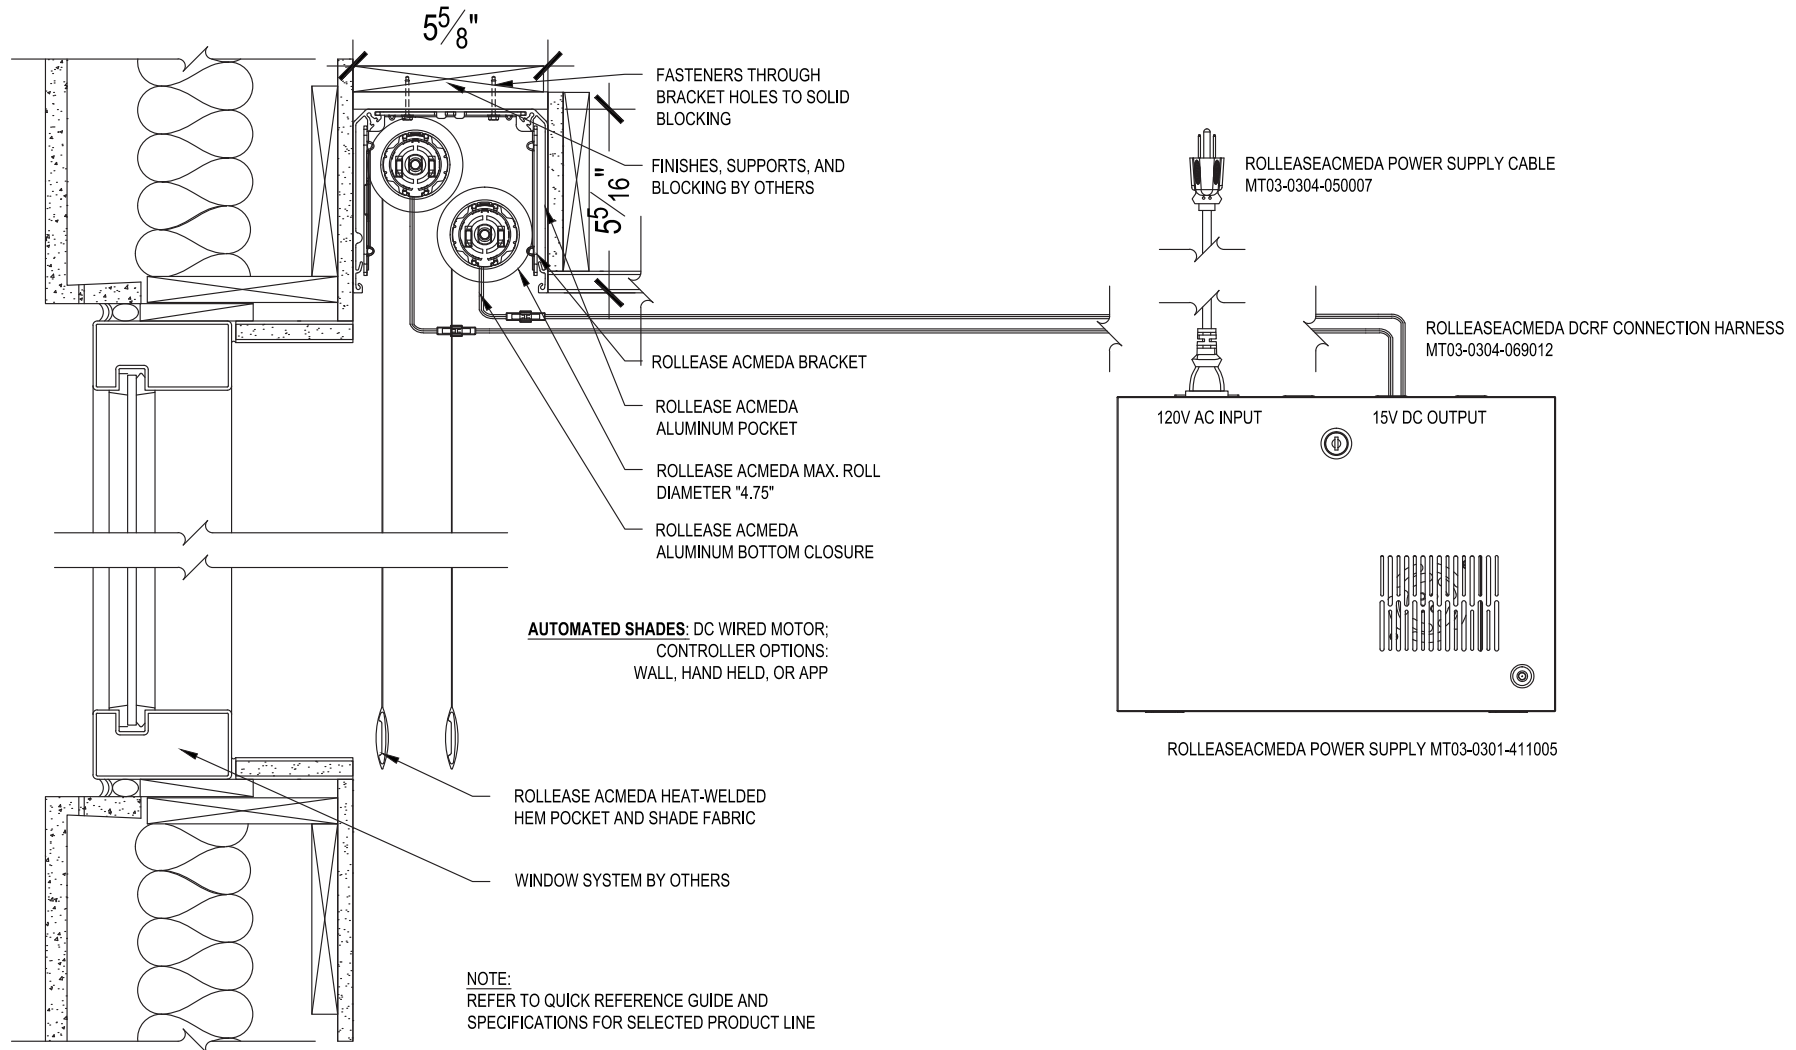

Dual 5 Inch Pocket

SCALE: 3"=1'-0" LOW VOLTAGE MOTOR

Ceiling Mount

Issue Date: 08.01.2021

ROLLESE ACMEDA
CONTRACT