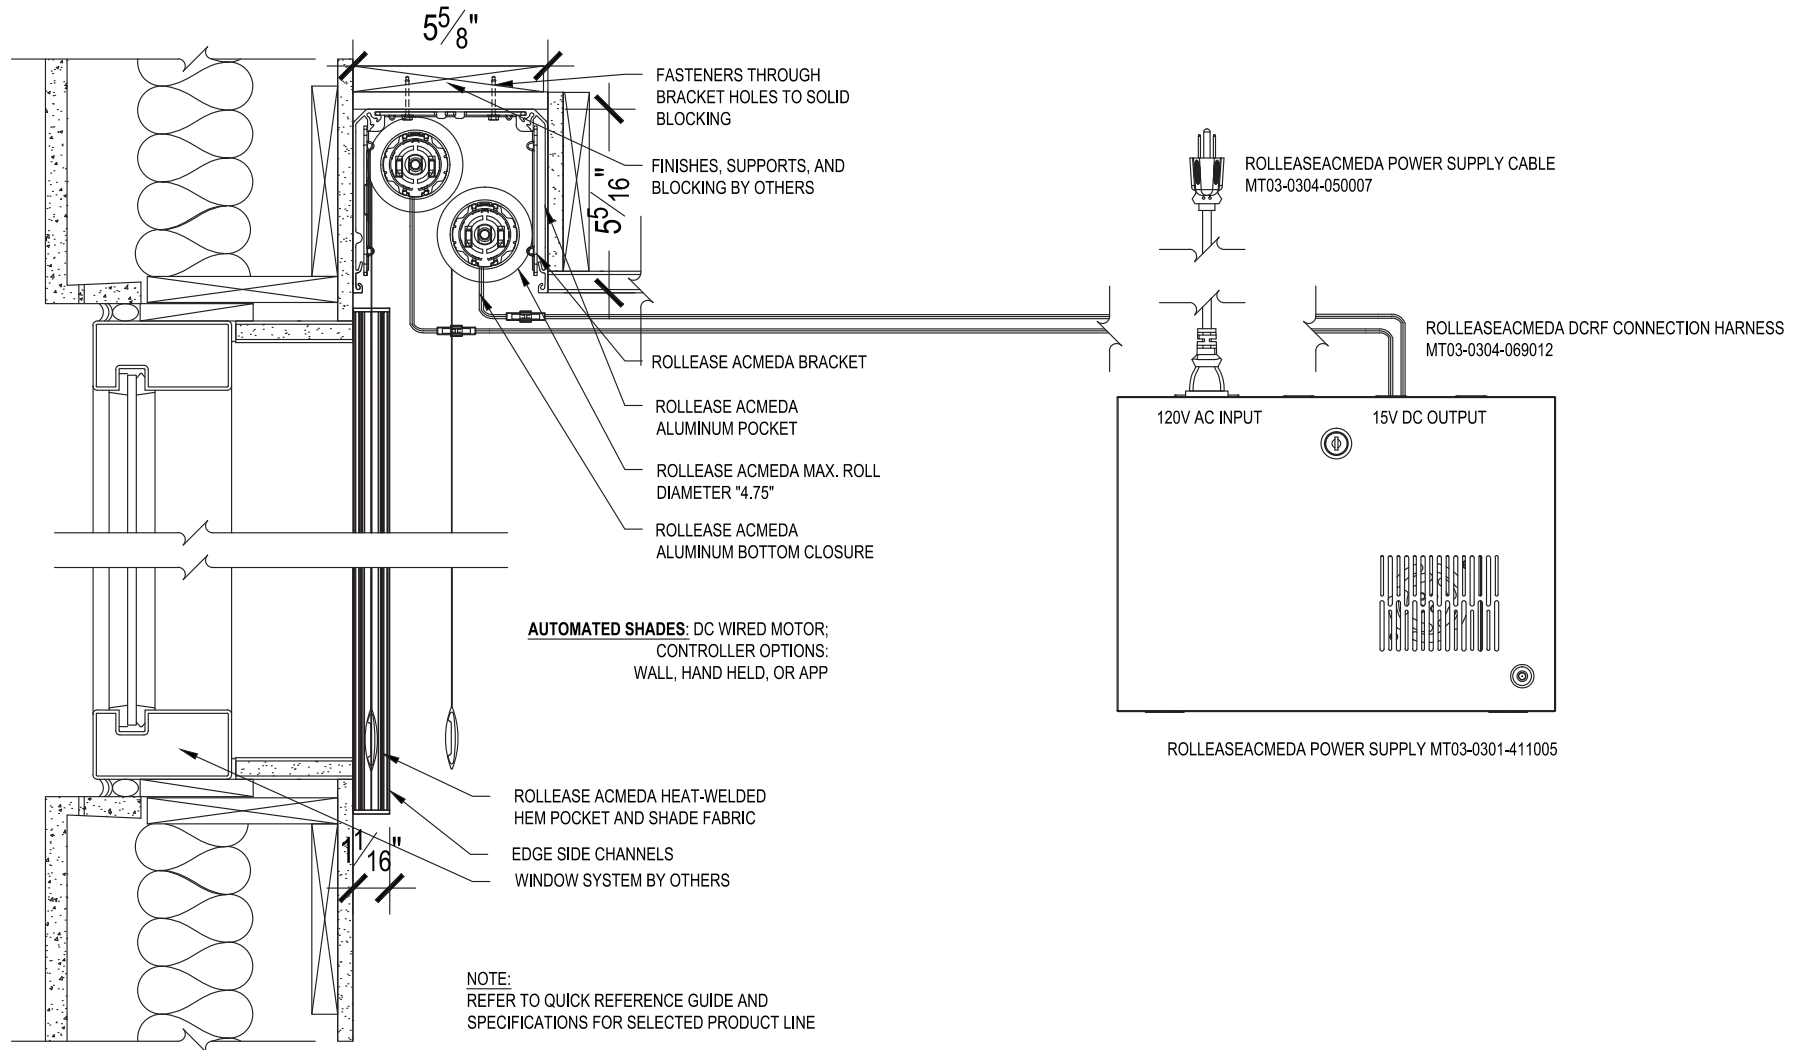

# Dual 5 Inch Pocket

SCALE: 3"=1'-0" LOW VOLTAGE MOTOR

Ceiling Mount - Edge

Issue Date: 08.01.2021

**ROLLESE ACMEDA**  
**CONTRACT**