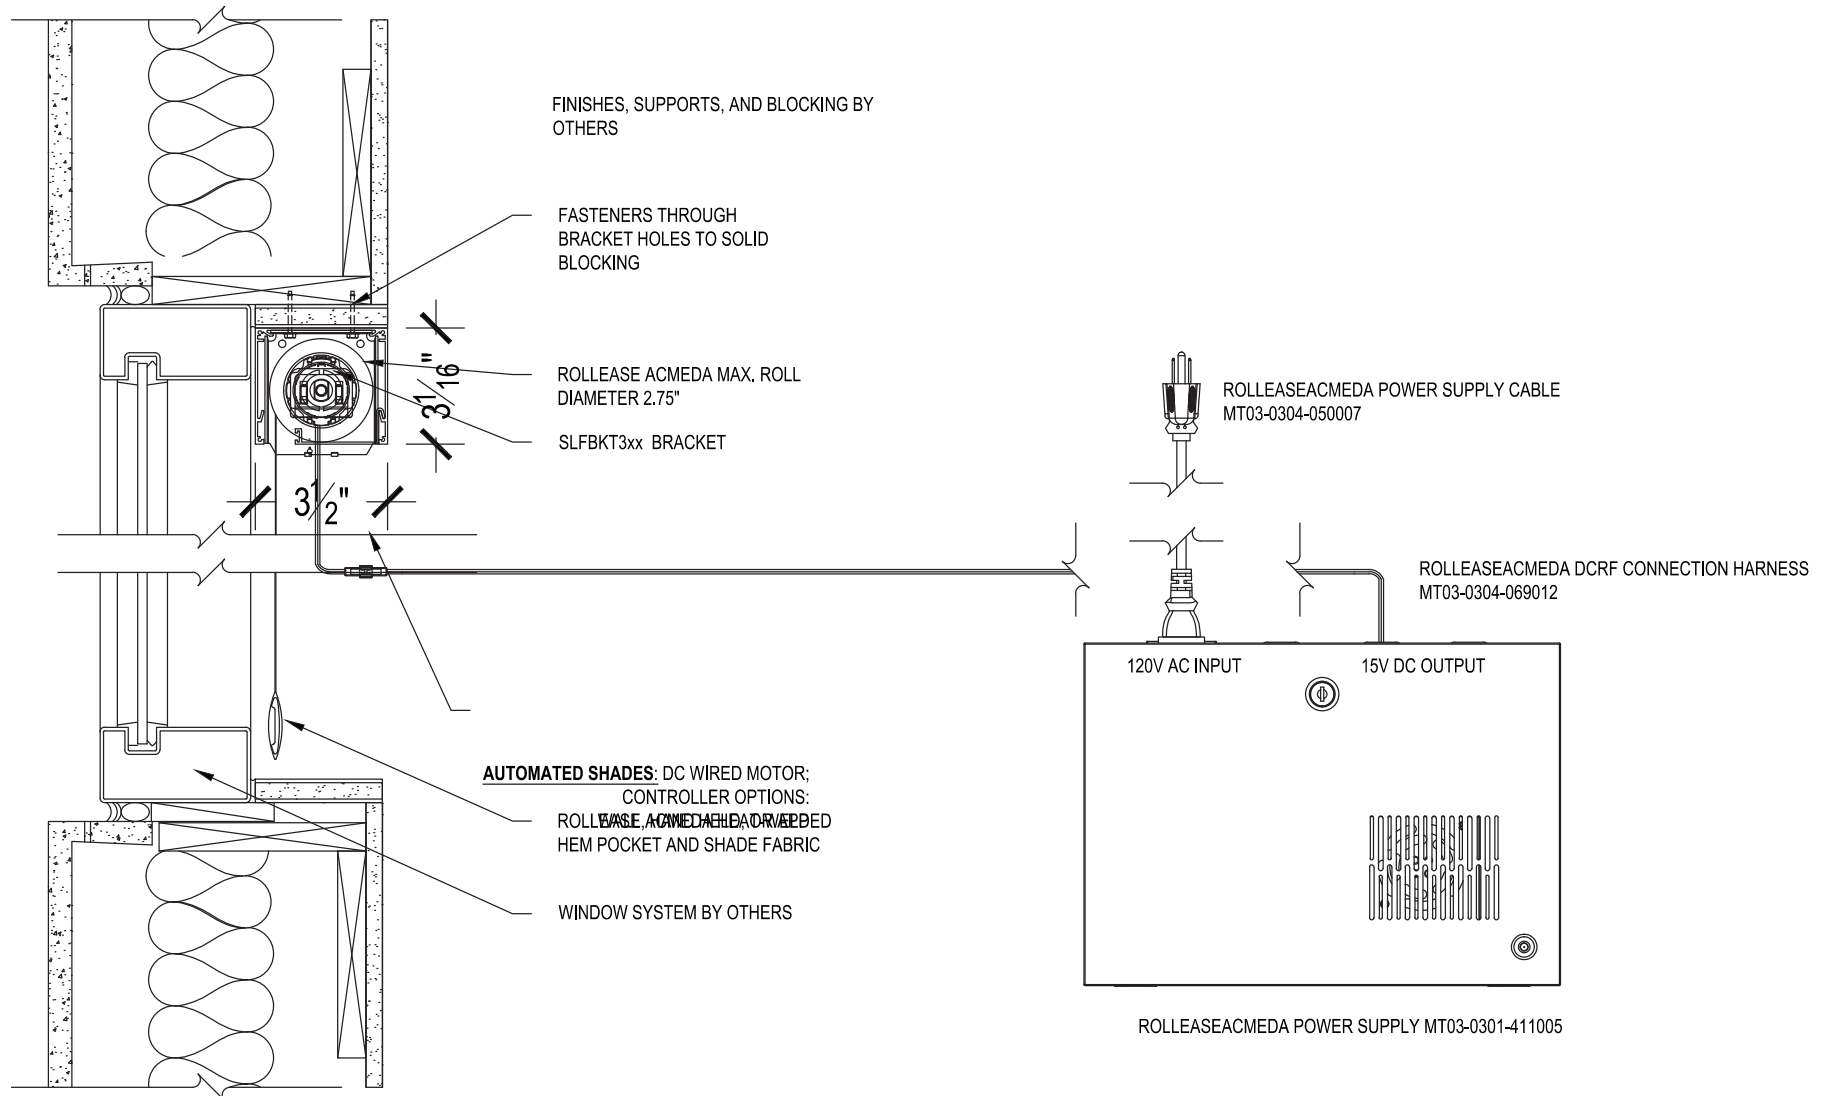

Single 3 Inch Pocket

SCALE: 3"=1'-0" LOW VOLTAGE MOTOR

Punch Window Header Mount

Issue Date: 08.01.2021

ROLLESEACMEDA
CONTRACT